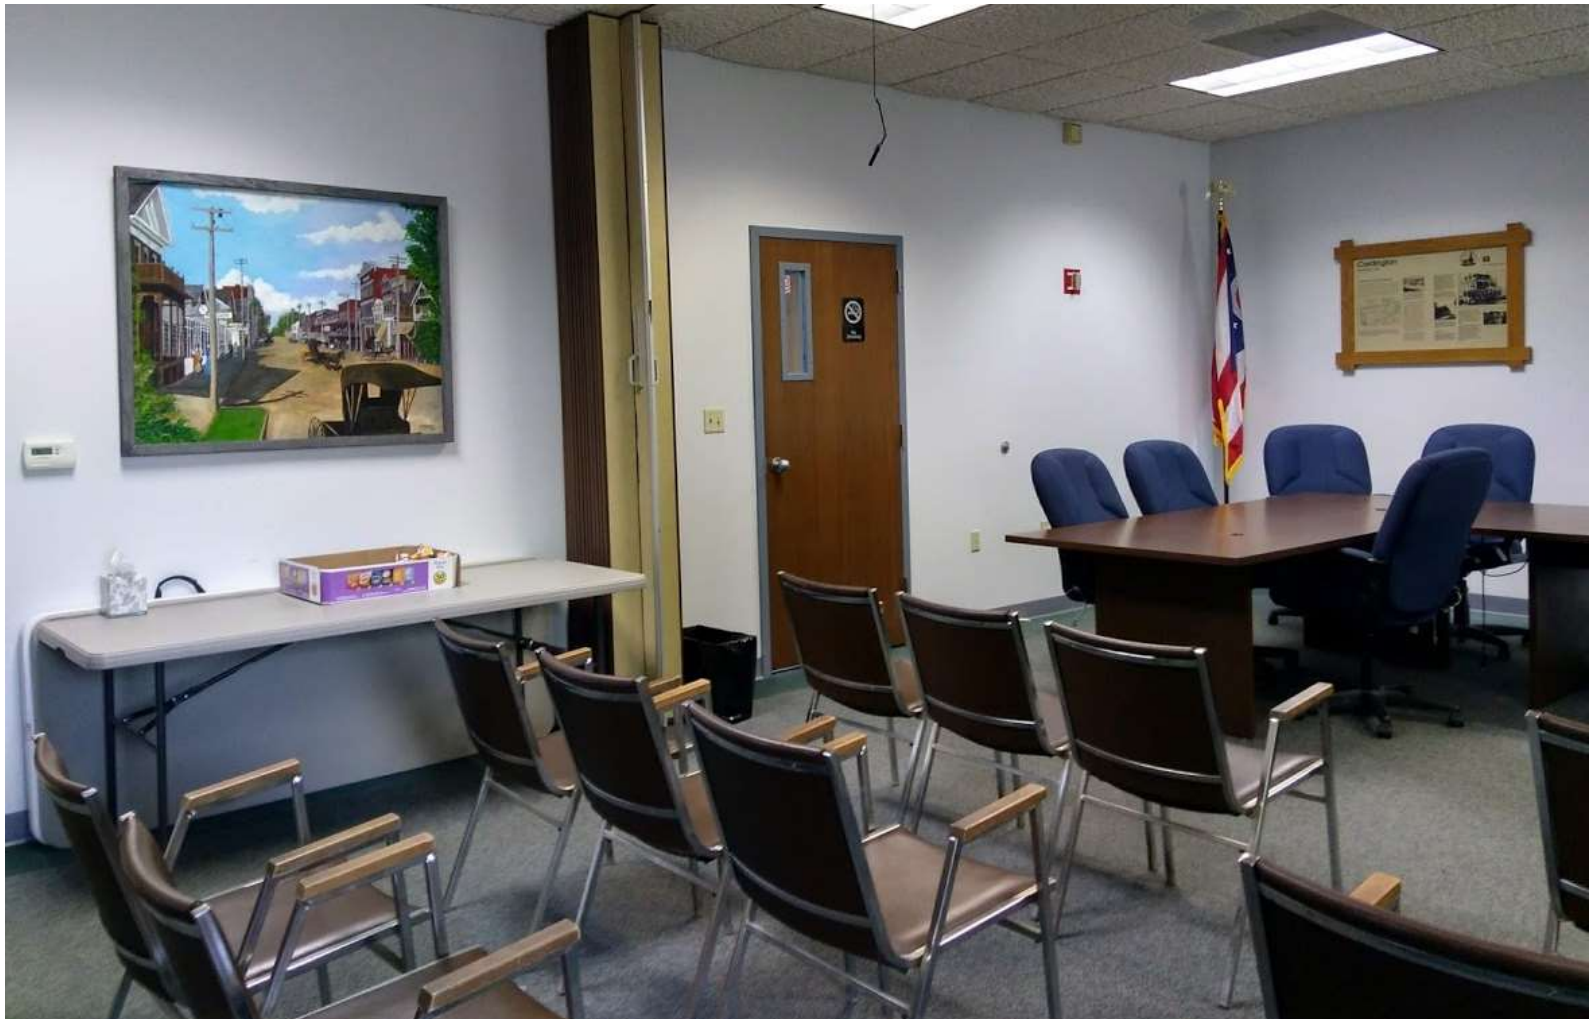

Cardington Council and Mayors Court Room

Cardington – combined use municipal building

Hebron Council, Mayors Court and Community Room

Hebron View of Council Room from front to back – notice multiple doors

Evidence Drop Box - Hebron

Brewster Public Entrance to Police Secure Lobby

Inside secure lobby – Brewster Police Dept. – notice bathroom and seating area – Glass window to the left of the seating area

Brewster – **Across from Bench (next slide)** – processing area – plus one monitor displaying camera activity in the Village.

Brewster Police Processing Area – Bench – Window to secure lobby to the left
Worthington Police also have a Bench in processing area (see separate document)

Brewster – wired from the pole